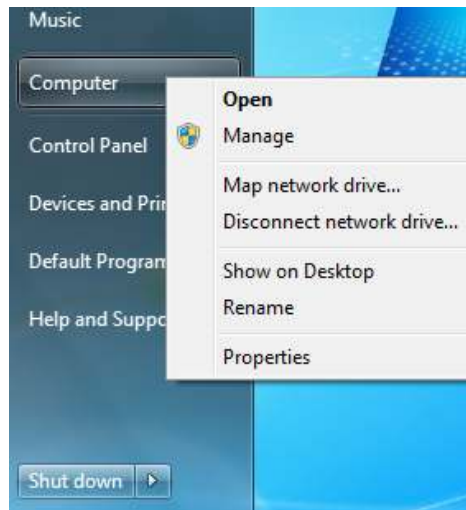

Open the start menu and **right click** on **Computer**, then select **Properties** at the bottom of the drop down list.