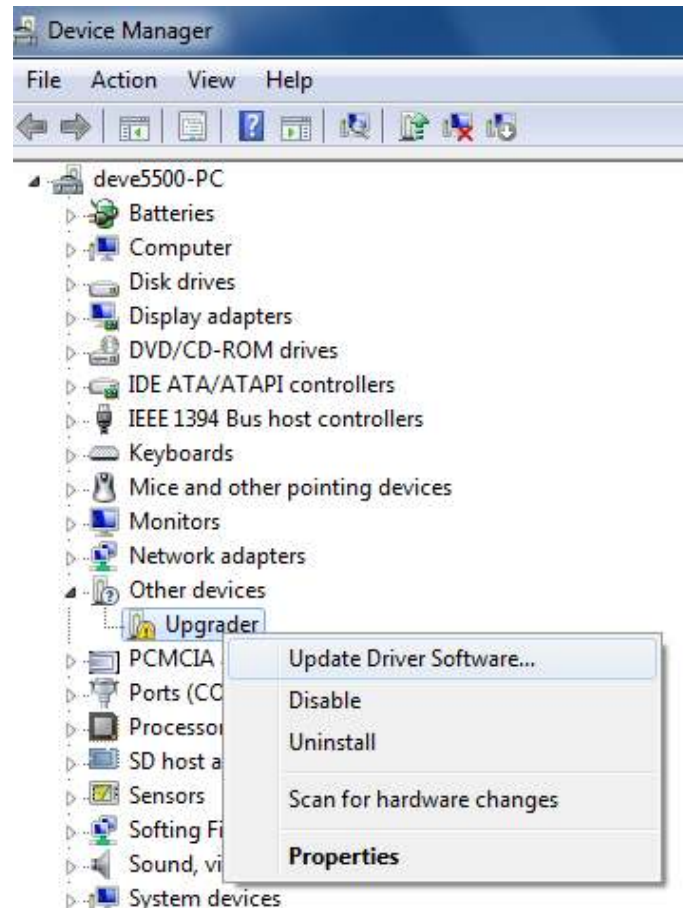

Once device manager is open, locate your Racelogic device. This will be under **Other Devices**, possibly with a yellow exclamation mark next to it. **Right click** on the device and select **Update Driver Software**.